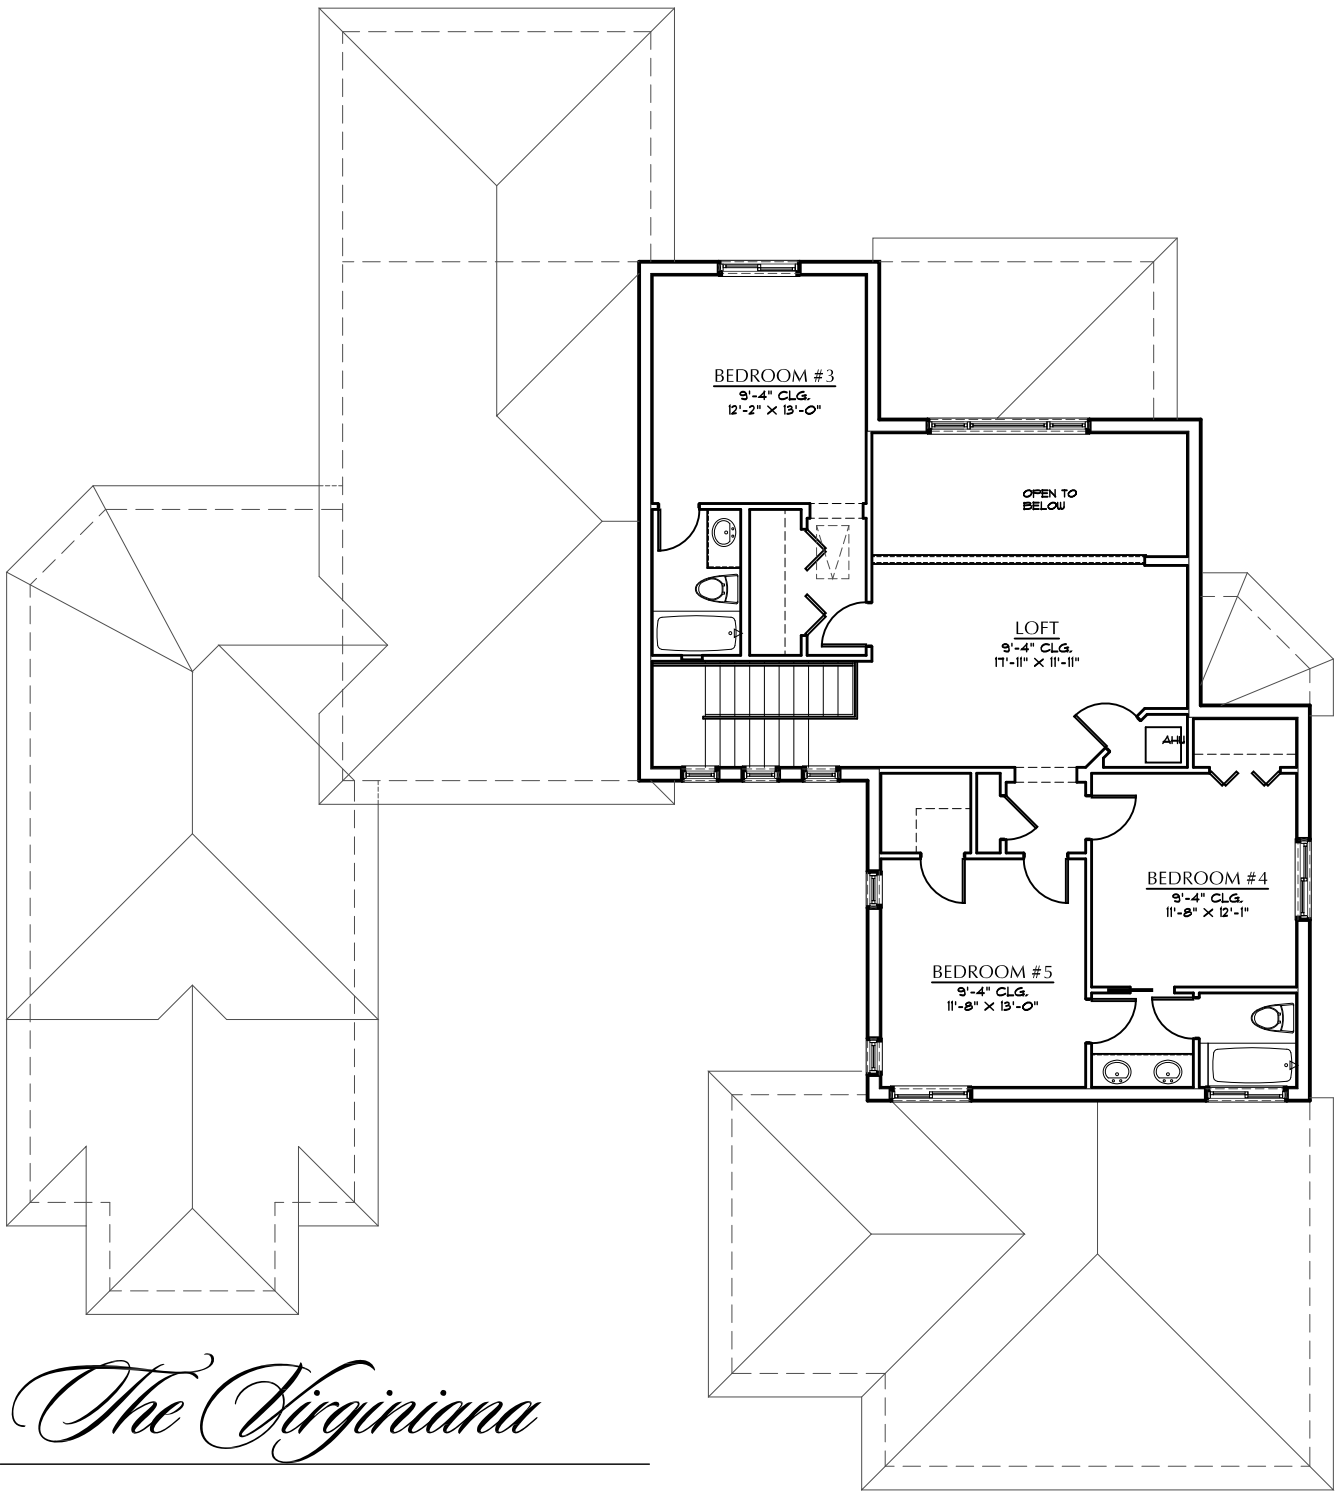

## Model E First Floor Level

5 Bedroom plus Loft - 4 1/2 Baths

Total Living Space 3,692 S.F.

Total Area Under Roof 4,615 S.F.

The above square footage does not include double height ceilings

University of Miami reserves the right to make modifications to floor plans, materials and specifications without notice. Dimensions are approximate. Illustrations are artist renderings only.

Smathers Four Fillies Farm  
Pinecrest, Florida

JORGE L. ESTEBAN, A.I.A.  
ARCHITECT  
February 15th, 2008

*The Virginiana*

**Model E  
Second Floor Level**

5 Bedroom plus Loft - 4 1/2 Baths

Total Living Space 3,692 S.F.

Total Area Under Roof 4,615 S.F.

The above square footage does not include double height ceilings

University of Miami reserves the right to make modifications to floor plans, materials and specifications without notice. Dimensions are approximate. Illustrations are artist renderings only.